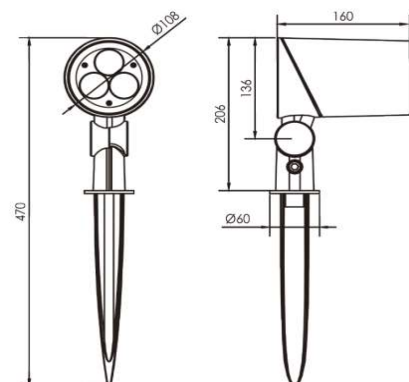

Sovitron Interior Pvt.Ltd.

Model Name

GOTHIC-1140S/DL-OSL-1140SE-3

Description

Spike Flood light

Technical description

Image

Dimension

Dia=108mm
W=160mm
H=206mm

Frame

Aluminium Die-cast

Color Tempertaure

5700K

Power

15W

Total Luminous Flux

1350 lm

Efficacy

90 lm/W

IP rating

66

Beam angle

2.6, 3.5, 12, 20, 30,
60, 10x70, 5x2 Degreee

Color Rendering

220-240 VAC

Standard Lifetime

L70 minimum at 50,000
burning hours

Dimension diagram

Remarks:-

Address: Plot #7 Saroorpur-Nangla Industrial Area,Ballabgharh-Sohna Road,Faridabad-121005

Email: info@sovitron.com